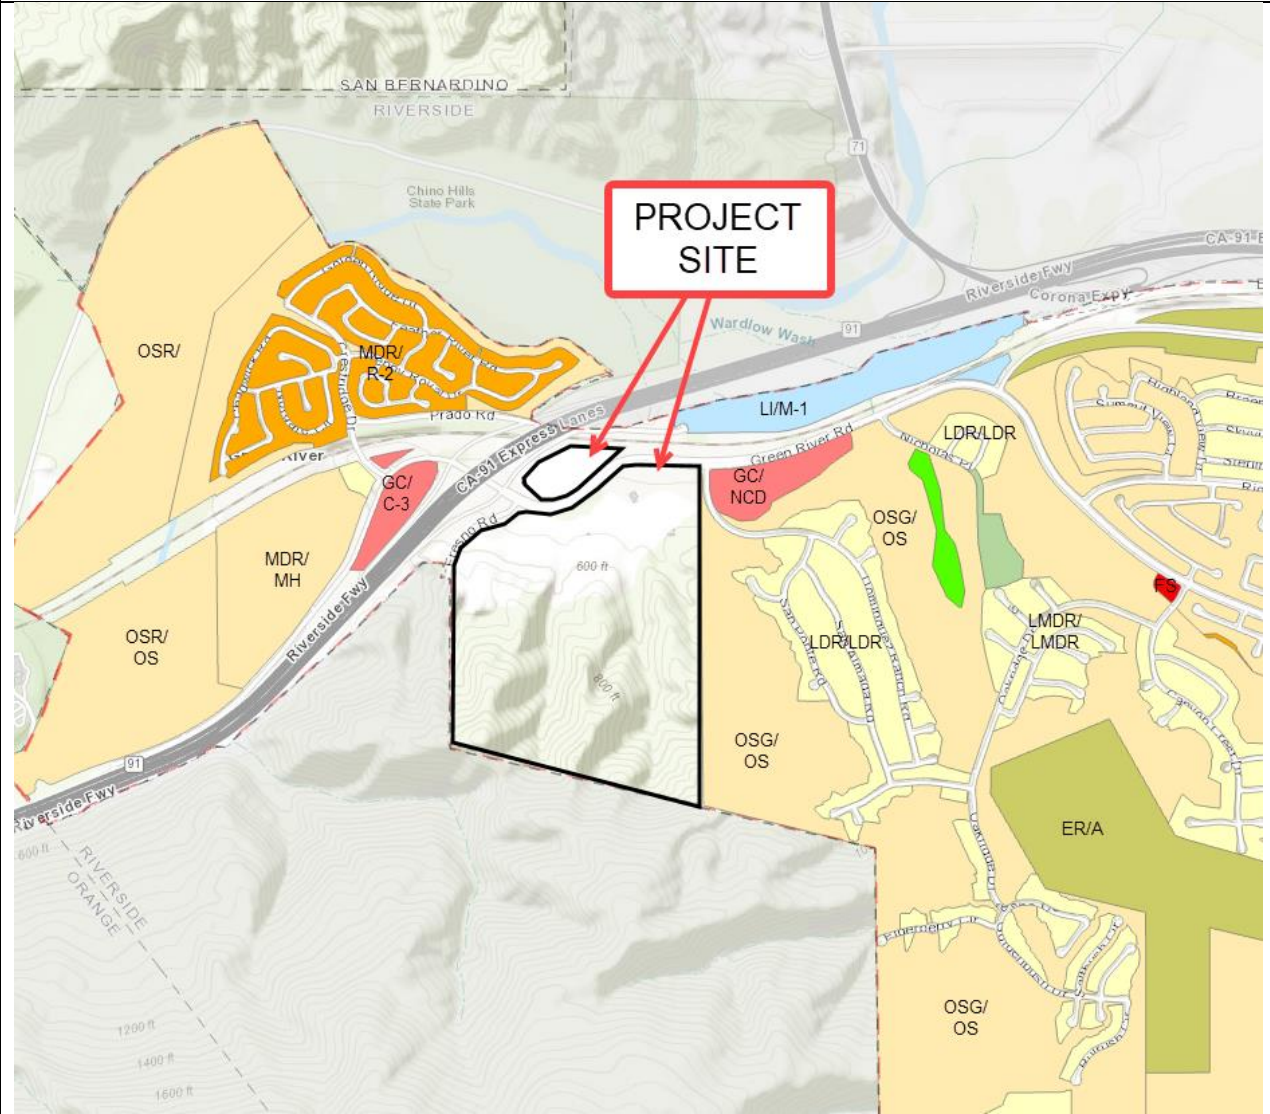

# LOCATIONAL MAP

**General Plan Legend:**  
 ER – Estate Residential  
 GC – General Commercial  
 LI – Light Industrial  
 LMDR – Low Medium Density Residential  
 MDR – Medium Density Residential  
 OSR – Open Space Residential  
 OSG – Open Space General

**Zoning Legend:**  
 A – Agricultural  
 C-3 – General Commercial  
 FS – Fire Station  
 LDR – Low Density Residential  
 LMDR – Low Medium Density Residential  
 M-1 – Light Manufacturing  
 MH – Mobile Home Park  
 OS – Open Space