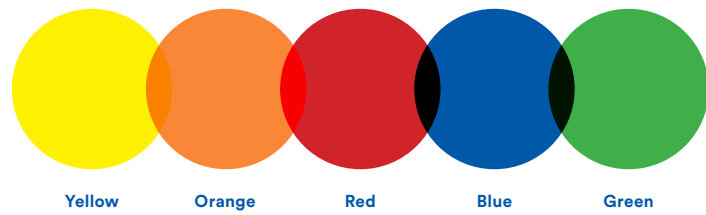

All 3D renders shown are for illustration purposes only. Actual colors, textures and finishes may differ from renders.

All 3D renders shown are for illustration purposes only. Actual colors, textures and finishes may differ from renders.

**Vortex Colors**

Steel and Fiberglass (excluding waterslides)

\* An additional fee will apply on fiberglass waterslide applications.

**SeeFlow™**

**Orbs**

**Accessories**

Available in Vortex Blue (as shown)