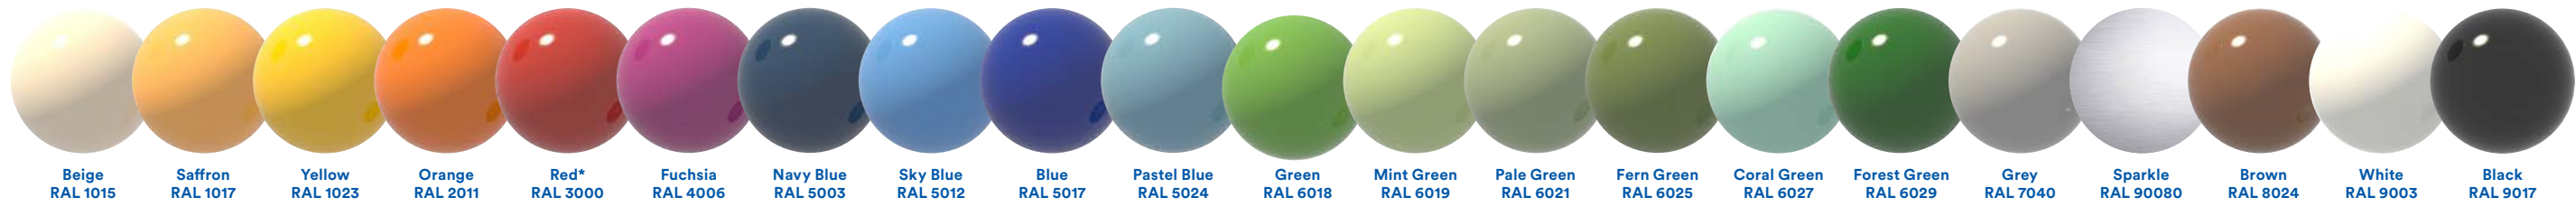

All 3D renders shown are for illustration purposes only. Actual colors, textures and finishes may differ from renders.

All 3D renders shown are for illustration purposes only. Actual colors, textures and finishes may differ from renders.

**Vortex Colors**

Steel and Fiberglass (excluding waterslides)

\* An additional fee will apply on fiberglass waterslide applications.

**SeeFlow™**

**Orbs**

**Accessories**

Available in Vortex Blue (as shown)