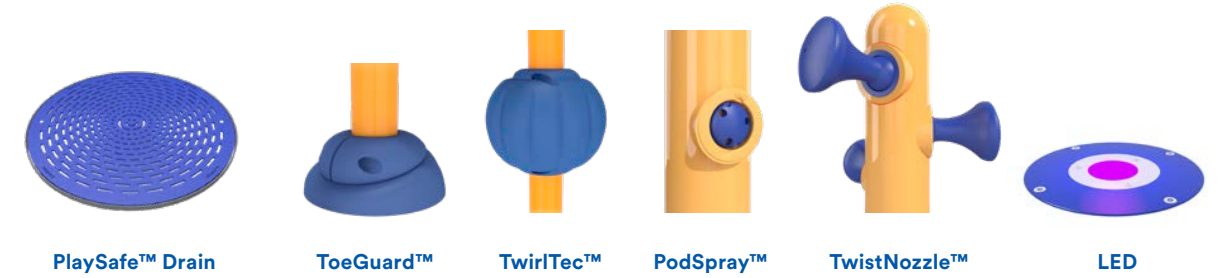

**Vortex Colors**

Steel and Fiberglass (excluding waterslides)

\* An additional fee will apply on fiberglass waterslide applications.

**SeeFlow™**

**Orbs**

**Accessories**

Available in Vortex Blue (as shown)