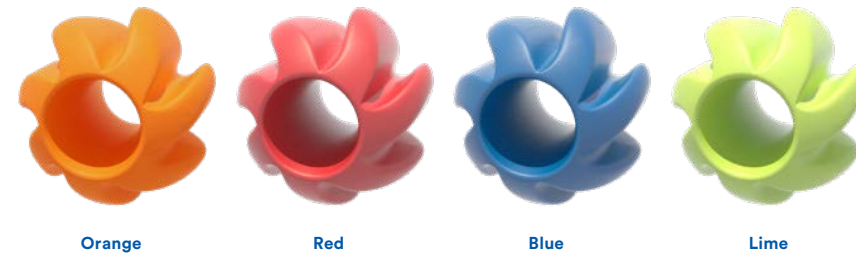

All 3D renders shown are for illustration purposes only. Actual colors, textures and finishes may differ from renders.

All 3D renders shown are for illustration purposes only. Actual colors, textures and finishes may differ from renders.

**Vortex Colors**

Steel and Fiberglass (excluding waterslides)

\* An additional fee will apply on fiberglass waterslide applications.

**SeeFlow™**

**Orbs**

**Accessories**

Available in Vortex Blue (as shown)