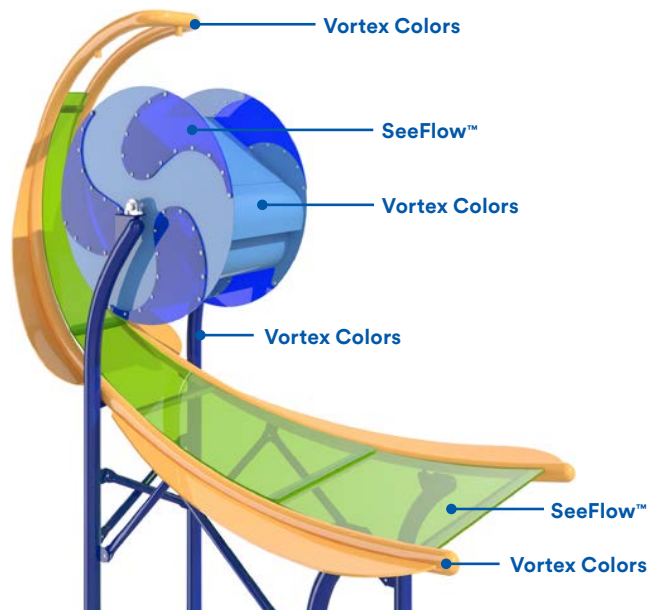

Vortex Colors

Steel and Fiberglass (excluding waterslides)

* An additional fee will apply on fiberglass waterslide applications.

SeeFlow™

Orbs

Accessories

Available in Vortex Blue (as shown)

Superwave

Supersplash

Twinsplash